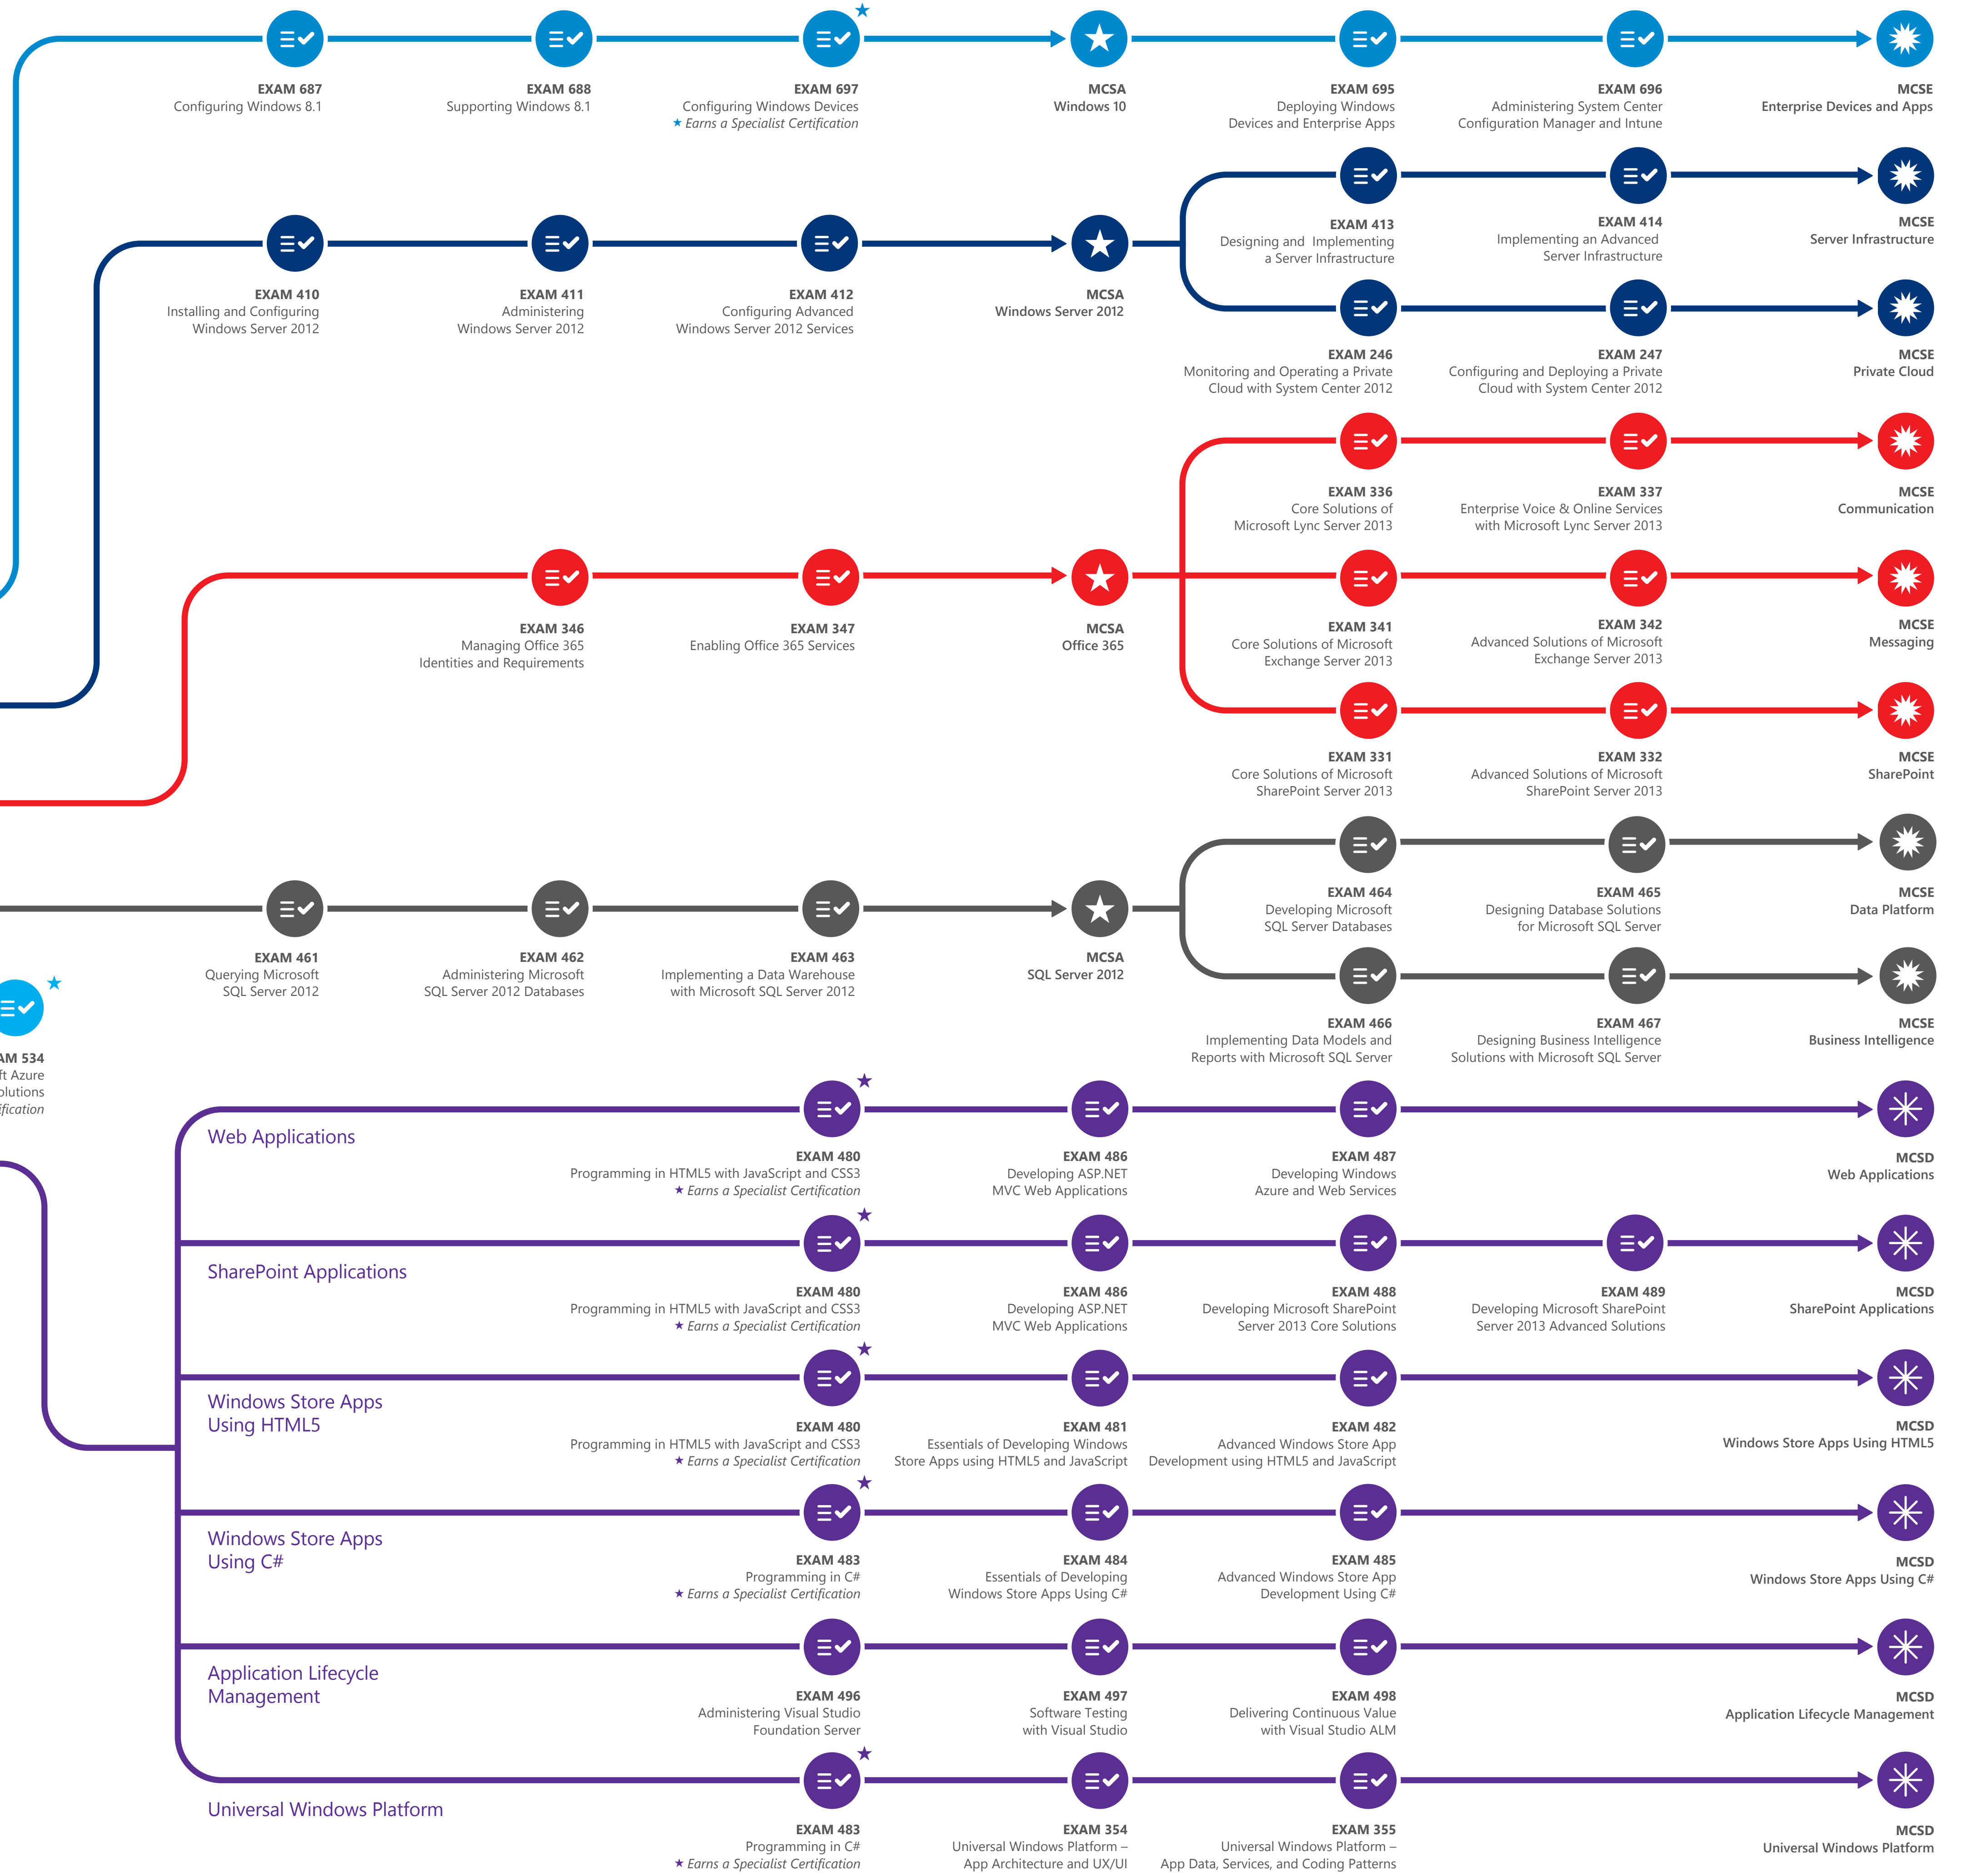

Certification Roadmap

Choose your path, and begin your journey to success.

Microsoft Certifications are the premier credentials for professional technologists. Throughout their career, the world's most sought-after IT professionals and developers turn to Microsoft training and certification to stay sharp. So choose your path and build your skills. Whether you're new to the field or a seasoned pro, the knowledge, experience and validation that you'll gain will ensure your personal journey leads to professional success. Learn more at www.microsoft.com/learning

Windows

Windows Server

Office 365

SQL Server

Microsoft Azure

Development paths

Microsoft Official Exam
Exams are available around the world and online. Learn more at www.microsoft.com/learning

MCSA: Microsoft Certified Solutions Associate

MCSE: Microsoft Certified Solutions Expert

MCSD: Microsoft Certified Solutions Developer

Specialist Certification